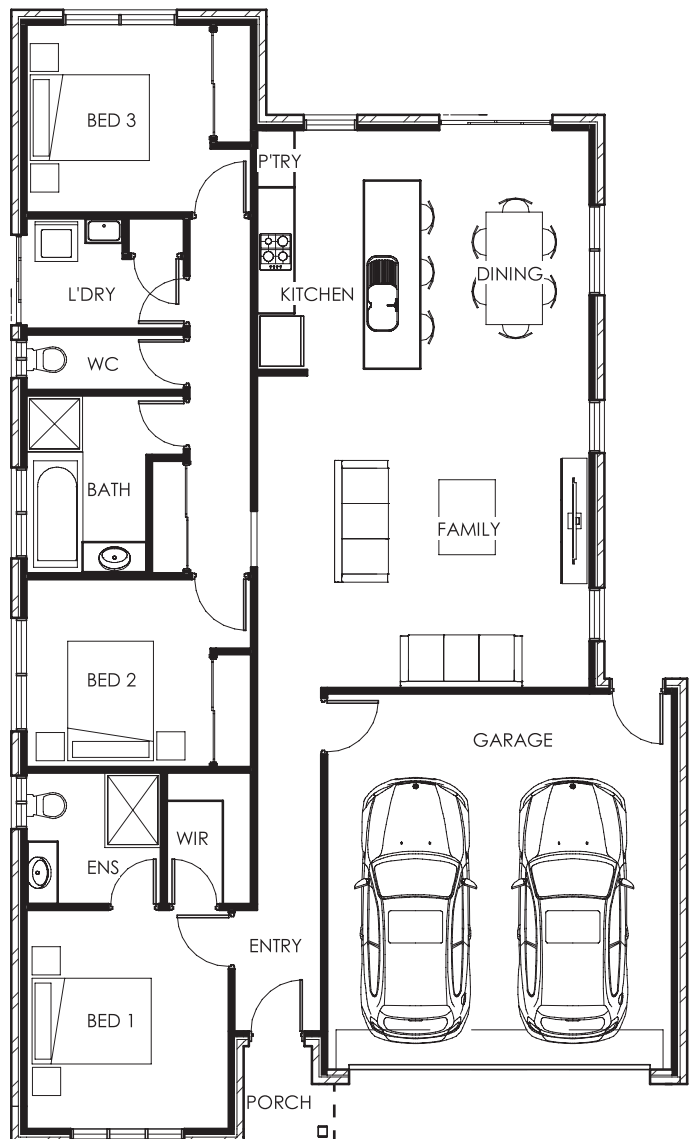

Lansbury 167

Anglesea Facade

3 🚗 2 🏠 1 🚗 2 🚗

Room Sizes

Family	5.10 x 5.31m
Dining	3.81 x 2.70m
Master Bedroom	3.60 x 3.23m
Bedroom 2	3.00 x 2.94m
Bedroom 3	3.00 x 2.94m
Garage	6.00 x 5.51m

Area Schedule

Dwelling	128.50m ²	13.80sq
Garage	36.30m ²	3.90sq
Porch	1.70m ²	0.20sq
Total	166.50m²	17.90sq

Length	18.11m
Width	10.79m
Min. Block Width	12.00m

EXPERIENCE | QUALITY | INTEGRITY

M 0409 580 911 P 03 5243 0204
www.hendenhomes.com