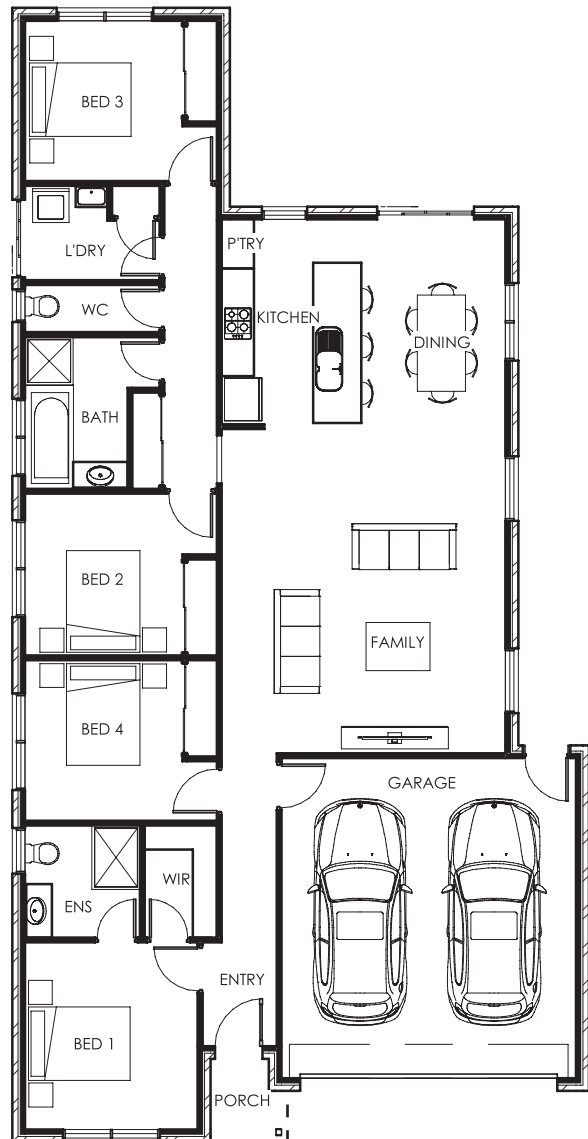

Lansbury 185

Anglesea Facade

4 🚗 2 🏠 1 🚗 2 🚗

Room Sizes

Family	6.07 x 5.31m
Dining	3.92 x 2.70m
Master Bedroom	3.50 x 3.23m
Bedroom 2	3.00 x 2.94m
Bedroom 3	3.00 x 2.94m
Bedroom 4	3.00 x 2.94m
Garage	6.00 x 5.51m

Area Schedule

Dwelling	147.00m ²	15.80sq
Garage	36.30m ²	3.90sq
Porch	2.10m ²	0.20sq
Total	185.40m²	20.00sq

Length	21.23m
Width	10.79m
Min. Block Width	12.00m

EXPERIENCE | QUALITY | INTEGRITY

M 0409 580 911 P 03 5243 0204
www.hendenhomes.com