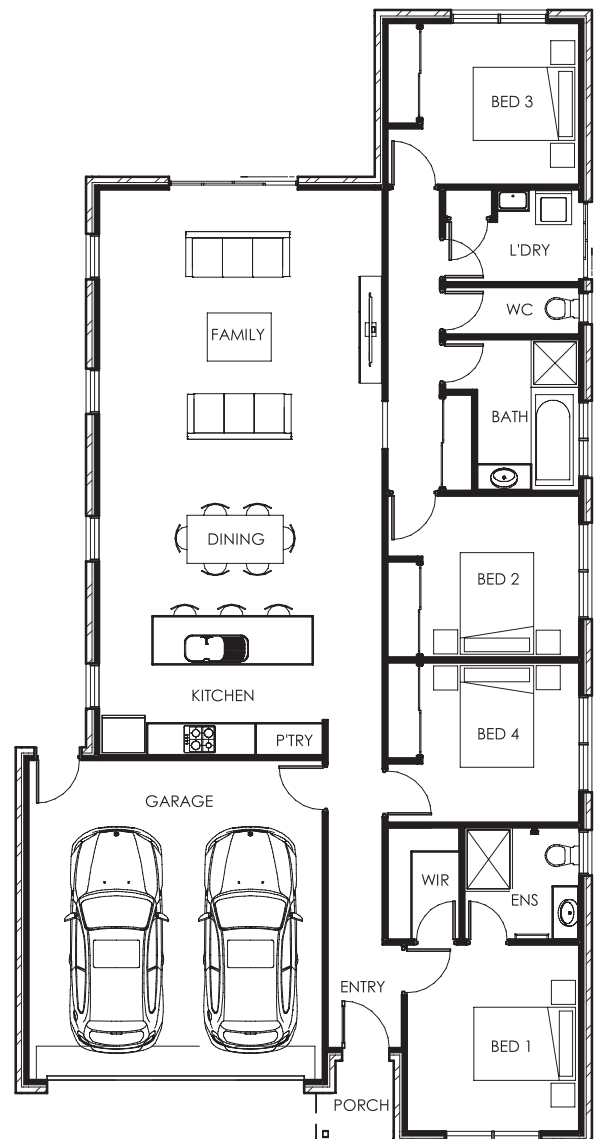

Lansbury 189

Anglesea Facade

4 🚗 2 🏠 1 🚗 2 🚗

Room Sizes

Family	5.29 x 5.31m
Dining	2.70 x 5.31m
Master Bedroom	3.50 x 3.23m
Bedroom 2	3.03 x 2.94m
Bedroom 3	3.03 x 2.94m
Bedroom 4	3.00 x 2.94m
Garage	6.00 x 5.51m

Area Schedule

Dwelling	150.30m ²	16.20sq
Garage	36.30m ²	3.90sq
Porch	2.10m ²	0.20sq
Total	188.60m²	20.30sq

Length	21.23m
Width	10.79m
Min. Block Width	12.00m

EXPERIENCE | QUALITY | INTEGRITY

M 0409 580 911 P 03 5243 0204
www.hendenhomes.com