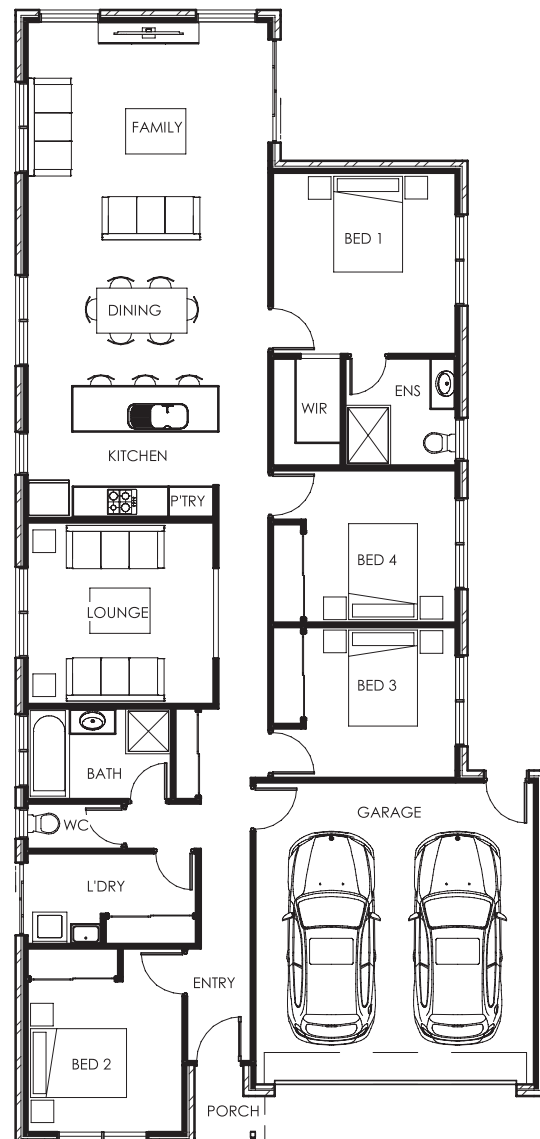

Lansbury 198

Anglesea Facade

4 🚗 2 🏠 2 🚗 2 🚗

Room Sizes

Family	4.54 x 4.79m
Dining	2.70 x 4.79m
Lounge	3.61 x 3.70m
Master Bedroom	3.60 x 3.63m
Bedroom 2	3.00 x 3.08m
Bedroom 3	3.00 x 2.98m
Bedroom 4	3.00 x 2.98m
Garage	6.00 x 5.51m

Area Schedule

Dwelling	159.30m ²	17.20sq
Garage	36.50m ²	3.90sq
Porch	1.90m ²	0.20sq
Total	197.80m²	21.30sq

Length	22.55m
Width	10.55m
Min. Block Width	12.00m

EXPERIENCE | QUALITY | INTEGRITY

M 0409 580 911 P 03 5243 0204
www.hendenhomes.com