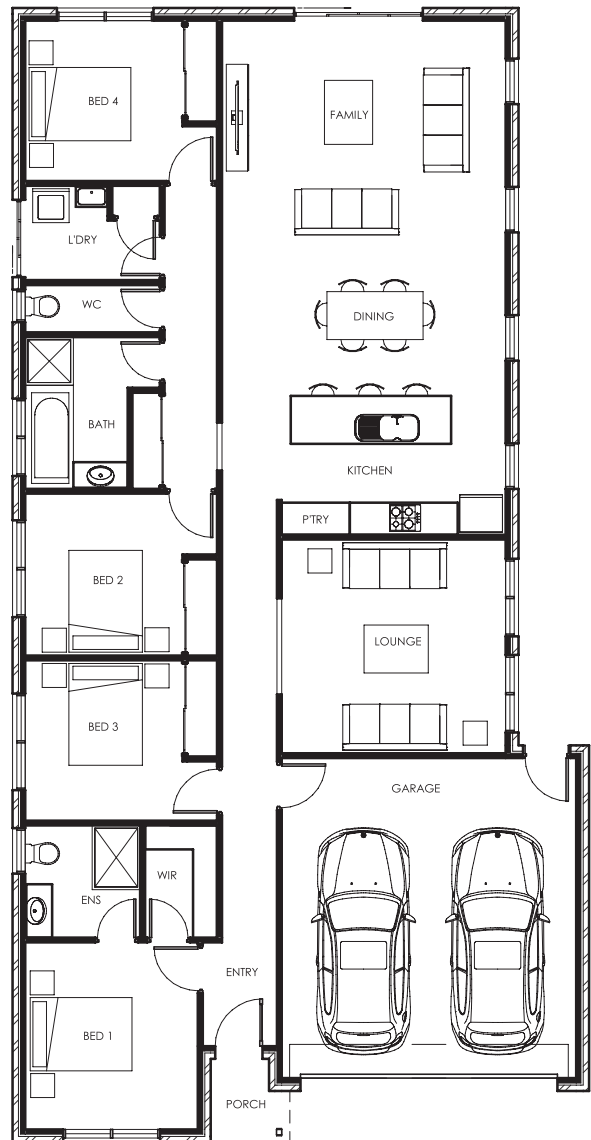

Lansbury 206 ALT Kit

Anglesea Facade

4 🚗 2 🏠 2 🚗 2 🚗

Room Sizes

Family	4.32 x 5.51m
Dining	2.70 x 5.31m
Lounge	4.00 x 4.19m
Master Bedroom	3.50 x 3.23m
Bedroom 2	3.03 x 2.94m
Bedroom 3	3.00 x 2.94m
Bedroom 4	3.00 x 2.94m
Garage	6.00 x 5.51m

Area Schedule

Dwelling	167.10m ²	18.00sq
Garage	36.30m ²	3.90sq
Porch	2.10m ²	0.20sq
Total	205.50m²	22.10sq

Length	21.23m
Width	10.79m
Min. Block Width	12.00m

EXPERIENCE | QUALITY | INTEGRITY

M 0409 580 911 P 03 5243 0204
www.hendenhomes.com