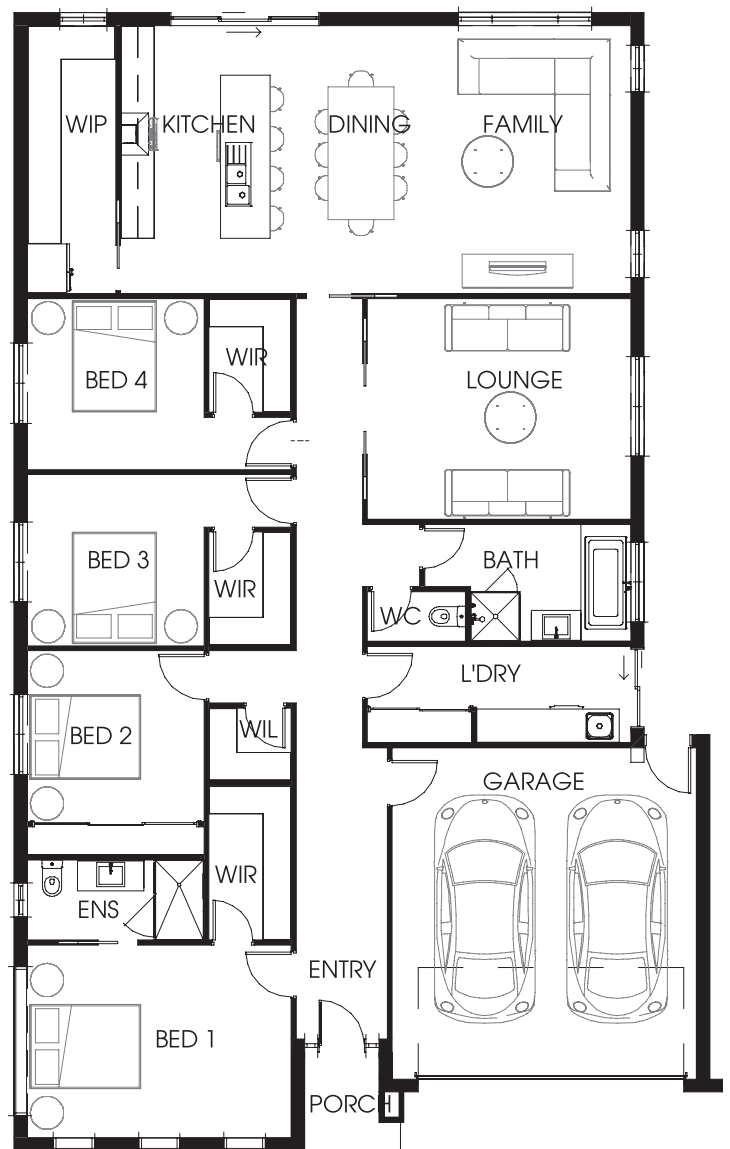

Larcombe 238

Barwon Heads Facade

4 🚗 2 🏠 2 🚗 2 🚗

Room Sizes

Living	4.77 x 4.00m
Family	3.54 x 4.85m
Dining	3.00 x 4.85m
Master Bedroom	4.78 x 3.49m
Bedroom 2	3.20 x 3.10m
Bedroom 3	3.20 x 3.10m
Bedroom 4	3.20 x 3.10m
Garage	5.51 x 6.00m

Area Schedule

Dwelling	199.14m ²	21.44sq
Garage	36.28m ²	3.91sq
Porch	3.05m ²	0.33sq
Total	238.47m²	25.67sq

Length	20.62m
Width	12.60m
Min. Block Width	14.00m

EXPERIENCE | QUALITY | INTEGRITY

M 0409 580 911 P 03 5243 0204
www.hendenhomes.com